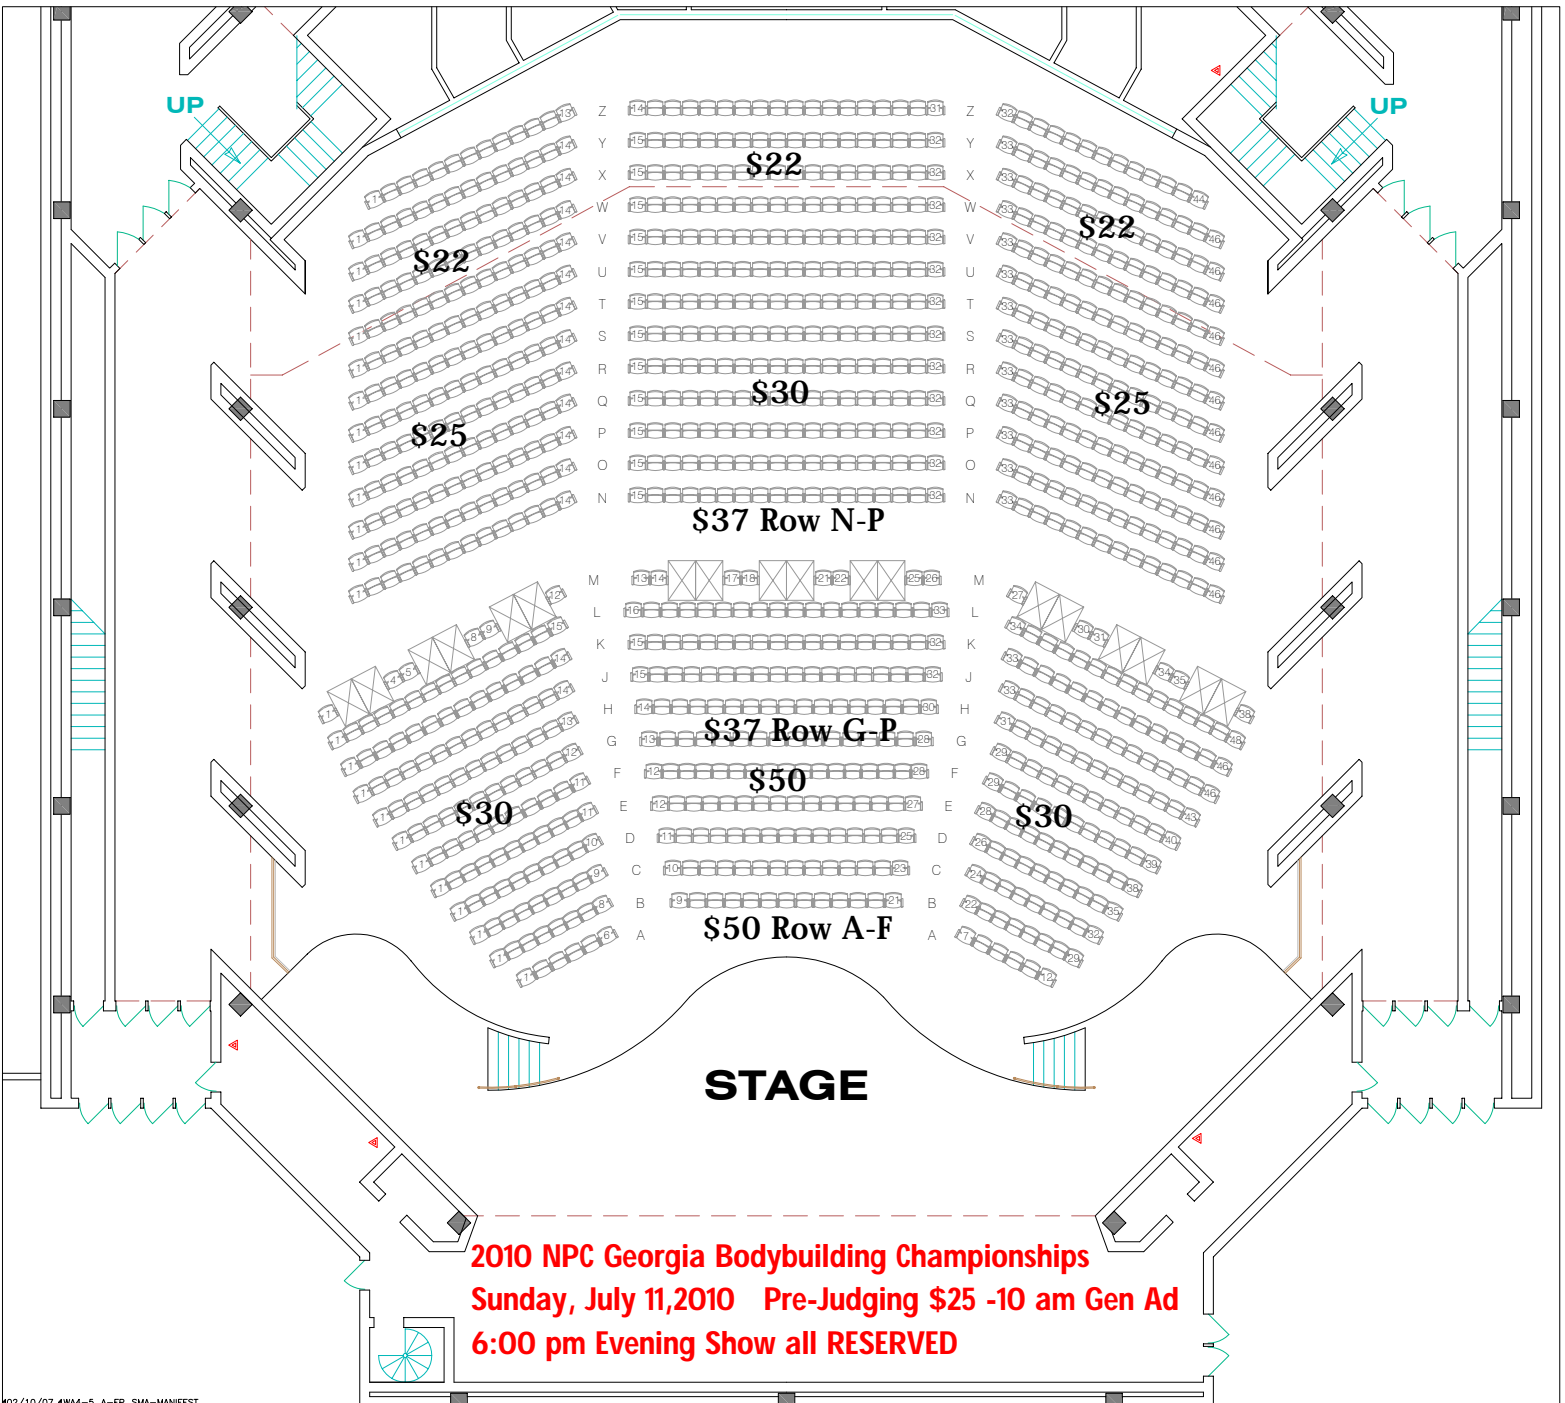

Sidney J. Marcus Auditorium - Seating Chart

Balcony Level - 702 Seats

2010 NPC Georgia Bodybuilding Championships
Sunday, July 11, 2010 Pre-Judging \$25 -10 am Gen Ad
6:00 pm Evening Show all RESERVED

Main Level - 1024 Seats