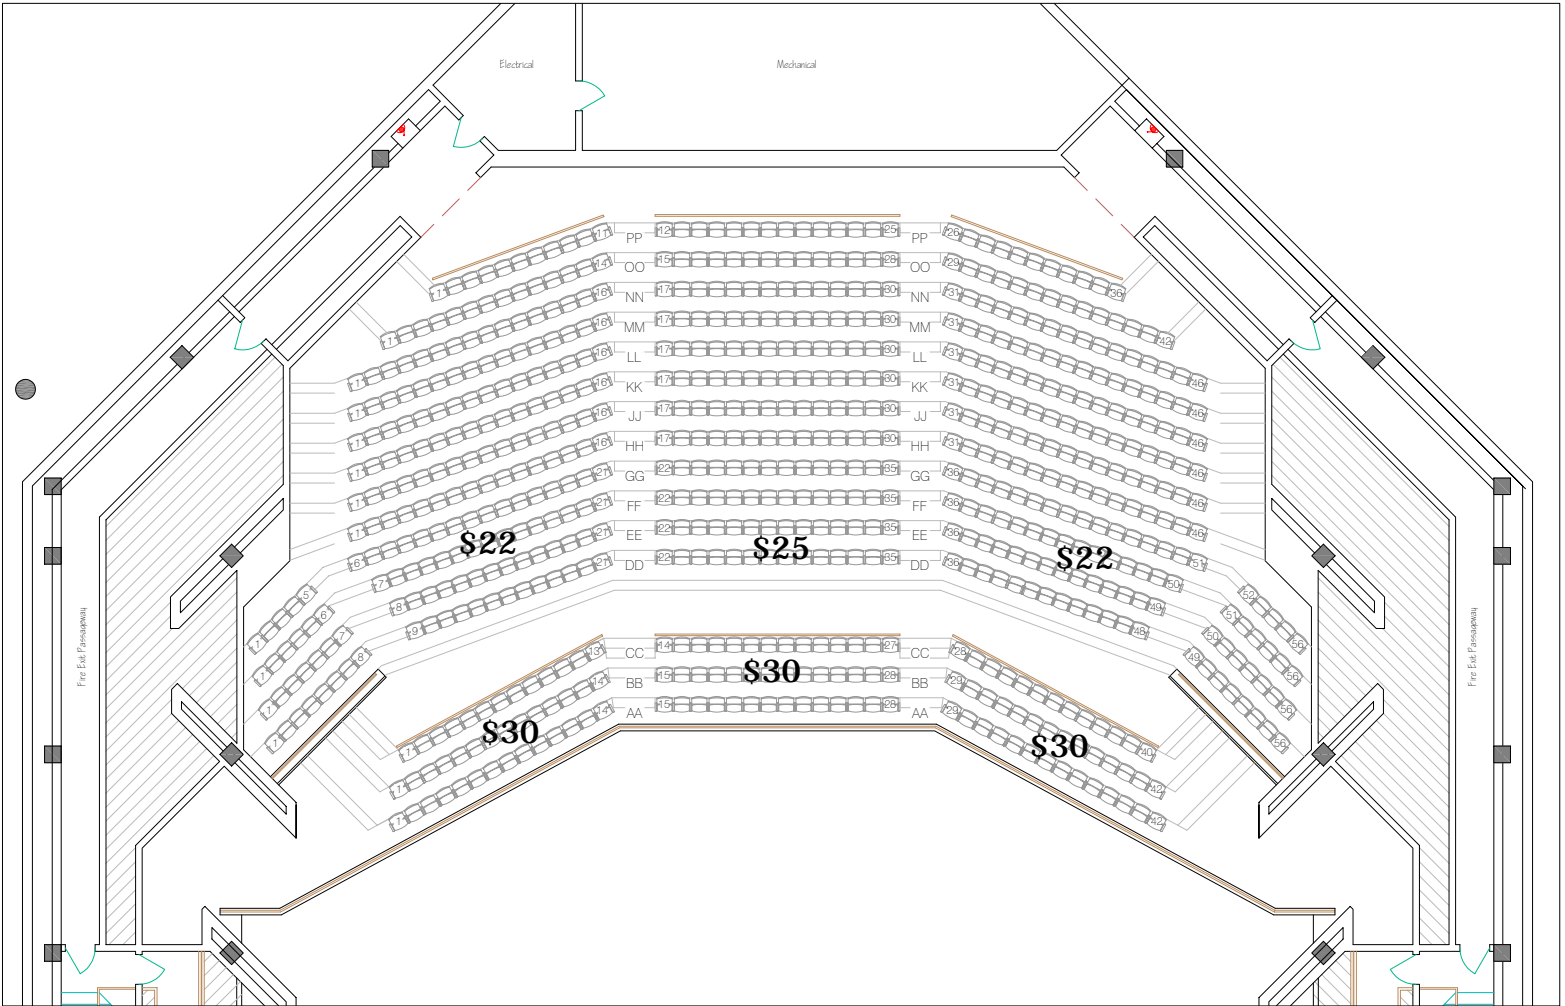

Sidney J. Marcus Auditorium - Seating Chart

Balcony Level - 702 Seats

2010 NPC Georgia Bodybuilding Championships
Sunday, July 11, 2010 Pre-Judging \$25 -10 am Gen Ad
6:00 pm Evening Show all RESERVED

Main Level - 1024 Seats